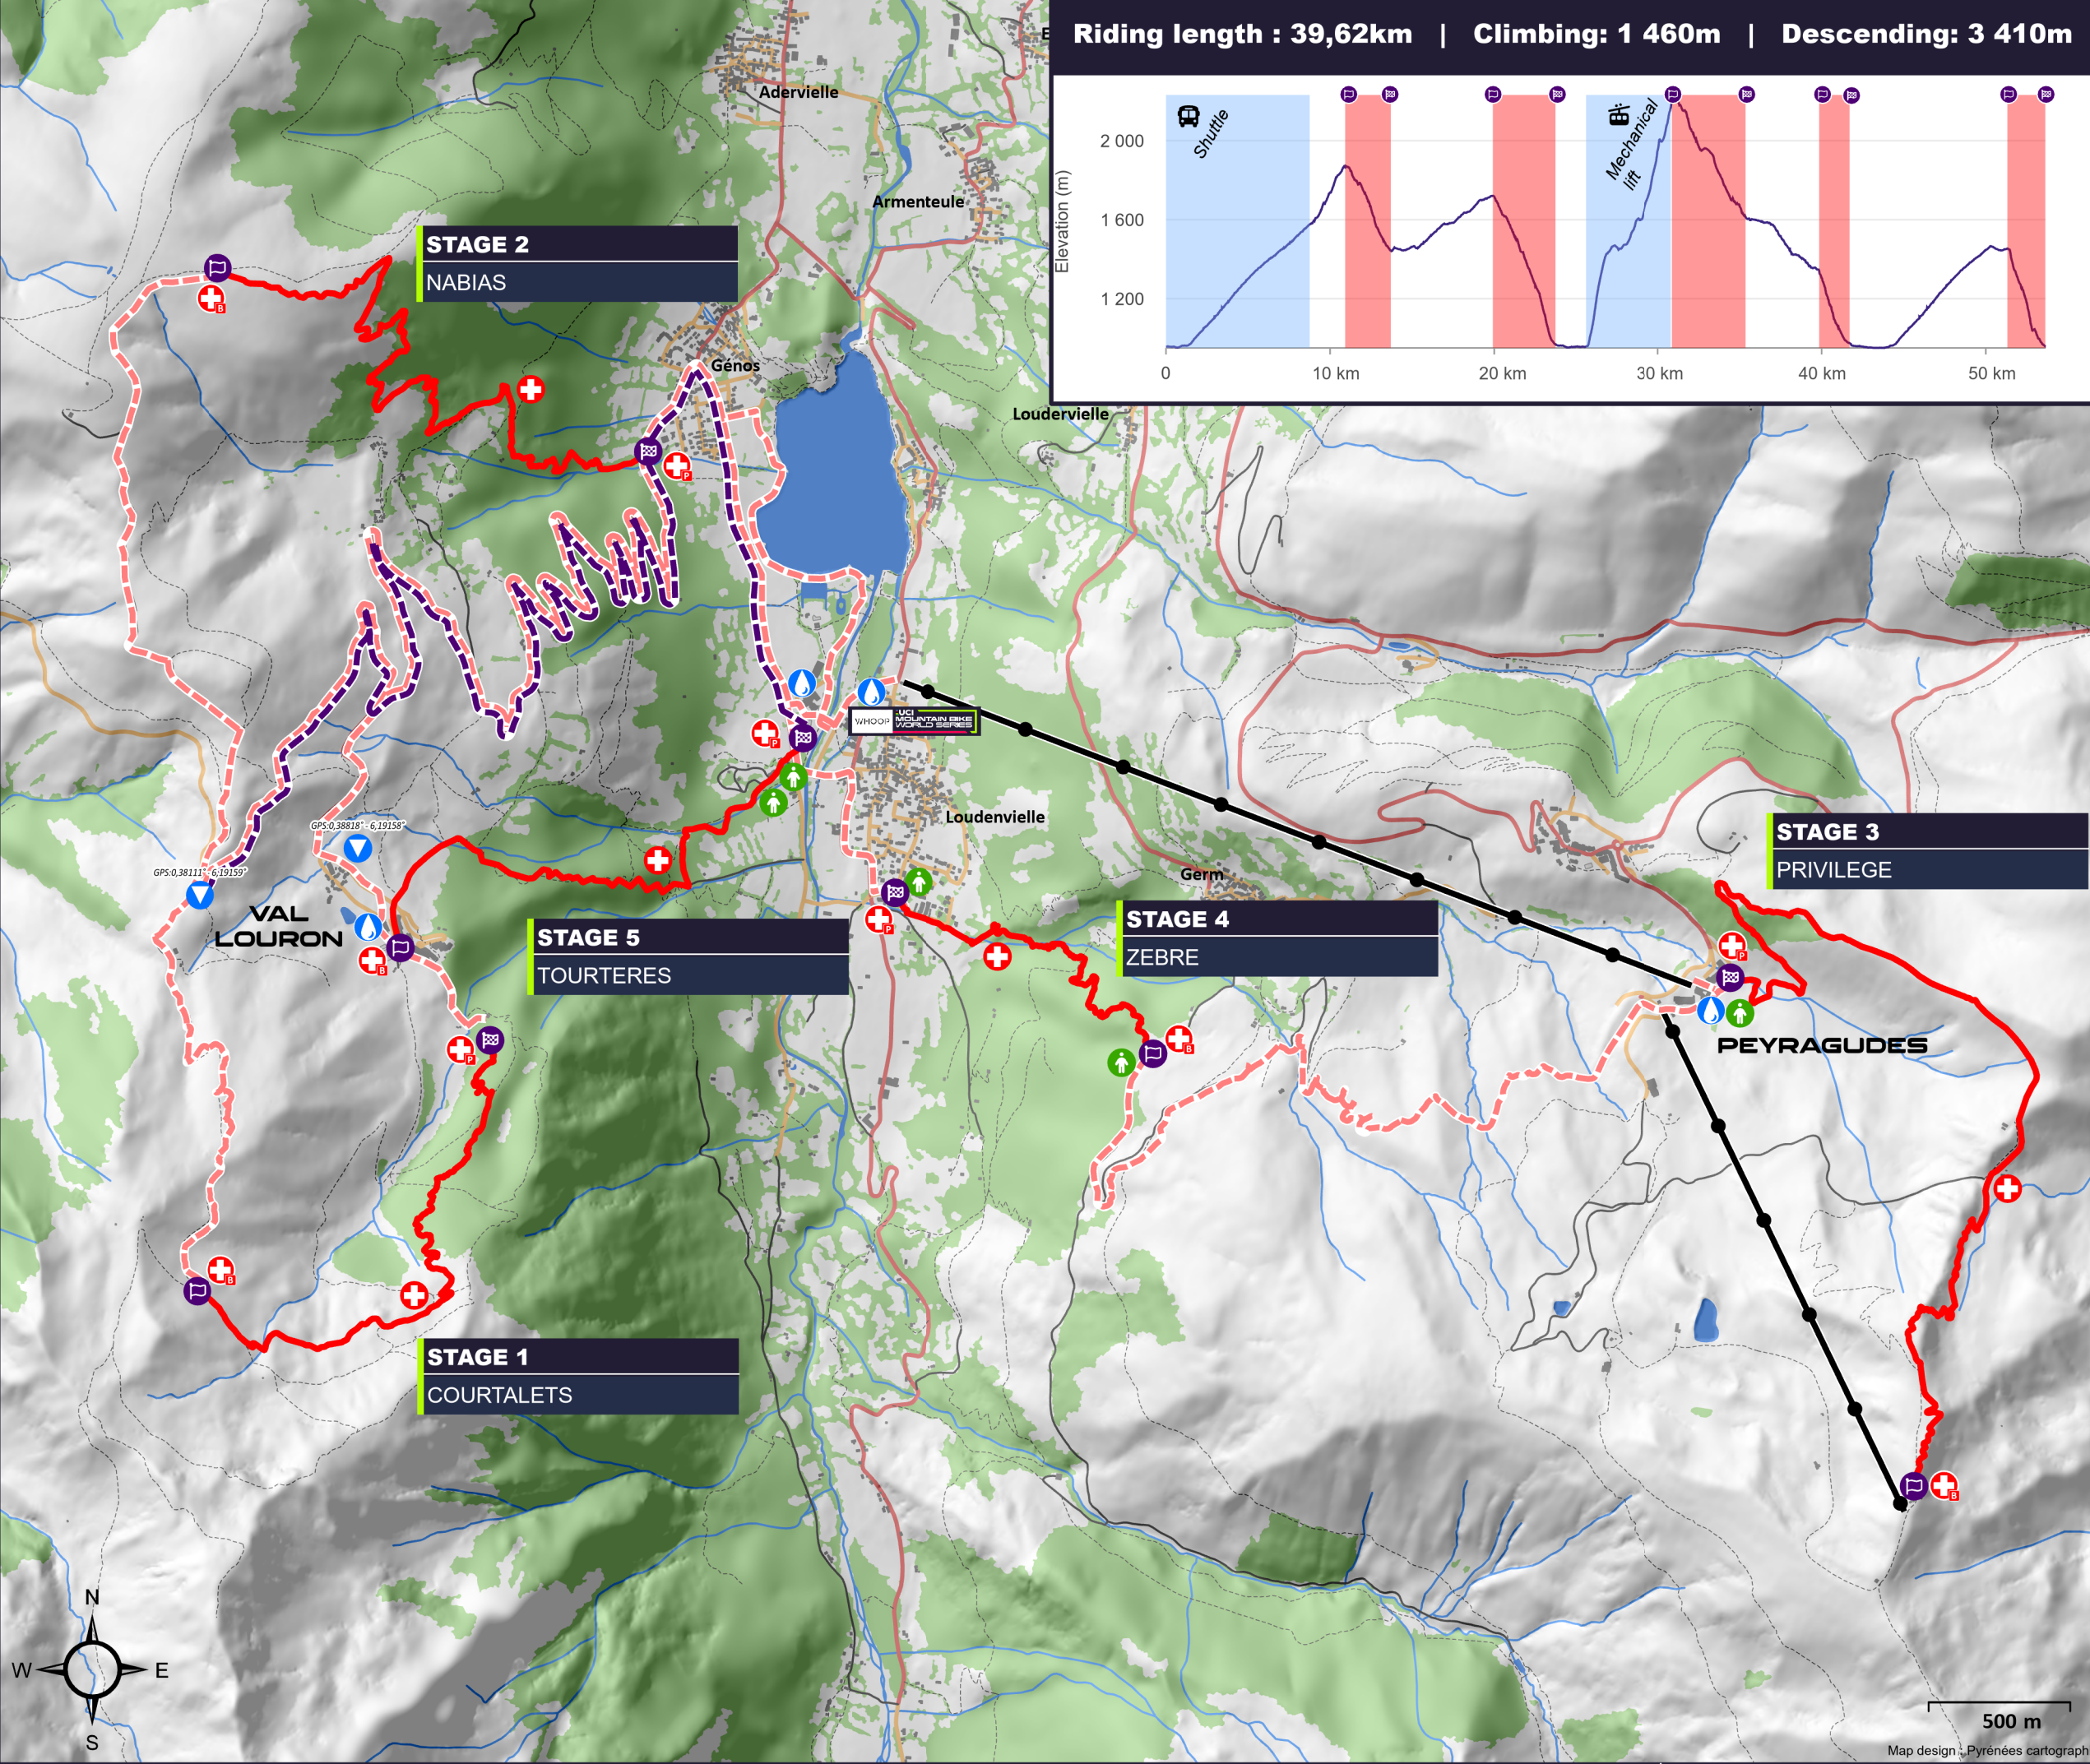

LOUDENVIELLE PEYRAGUDES

EDR

STAGE 1 COURTALETS
Length: 2,715 km Elevation: - 420m

STAGE 2 NABIAS
Length: 3,700 km Elevation: - 730m

STAGE 3 PRIVILEGE
Length: 4,490 km Elevation: - 630m

STAGE 4 ZEBRE
Length: 1,740 km Elevation: - 360m

STAGE 5 TOURTERES
Length: 2,350 km Elevation: - 500m

- | | |
|------------------------|-----------------------|
| Race stages | Liaison |
| | |
| Mechanical lift | Salon/Festival |
| | |
| Shuttle | |
| | |
| | Dropzone |
| | Water |
| | Rescue |
| | Rescue by pickup |
| | Rescue by bike |
| | |

Riding length : 39,62km | Climbing: 1 460m | Descending: 3 410m

WHOOP UCI MOUNTAIN BIKE WORLD SERIES
LOUDENVIELLE PRESENTED BY FACOM