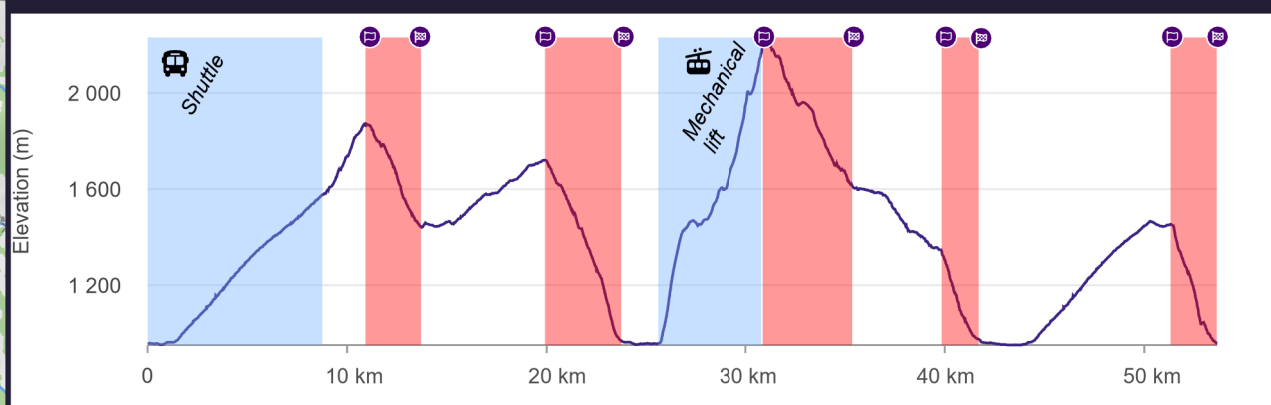

LOUDENVIELLE PEYRAGUDES

EDR

STAGE 1 COURTALETS
Length: 2,715 km Elevation: - 420m

STAGE 2 NABIAS
Length: 3,700 km Elevation: - 730m

STAGE 3 PRIVILEGE
Length: 4,490 km Elevation: - 630m

STAGE 4 ZEBRE
Length: 1,740 km Elevation: - 360m

STAGE 5 TOURTERES
Length: 2,350 km Elevation: - 500m

- | | |
|------------------------|-----------------------|
| Race stages | Liaison |
| | |
| Mechanical lift | Salon/Festival |
| | |
| Shuttle | |
| | |
| | Dropzone |
| | Water |
| | Rescue |
| | Rescue by pickup |
| | Rescue by bike |
| | |

Riding length : 39,62km | Climbing: 1 460m | Descending: 3 410m

WHOOP UCI MOUNTAIN BIKE WORLD SERIES
LOUDENVIELLE PRESENTED BY FACOM